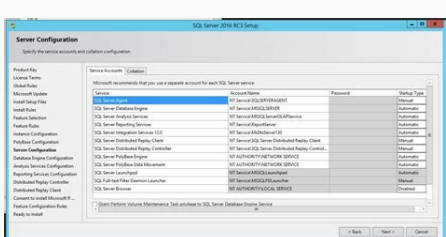

Is sql server 2016 free. Sql server 2016 evaluation free download. Is sql server 2016 developer edition free. Microsoft sql server 2016 evaluation edition free download. Microsoft sql server 2016 evaluation version free download.